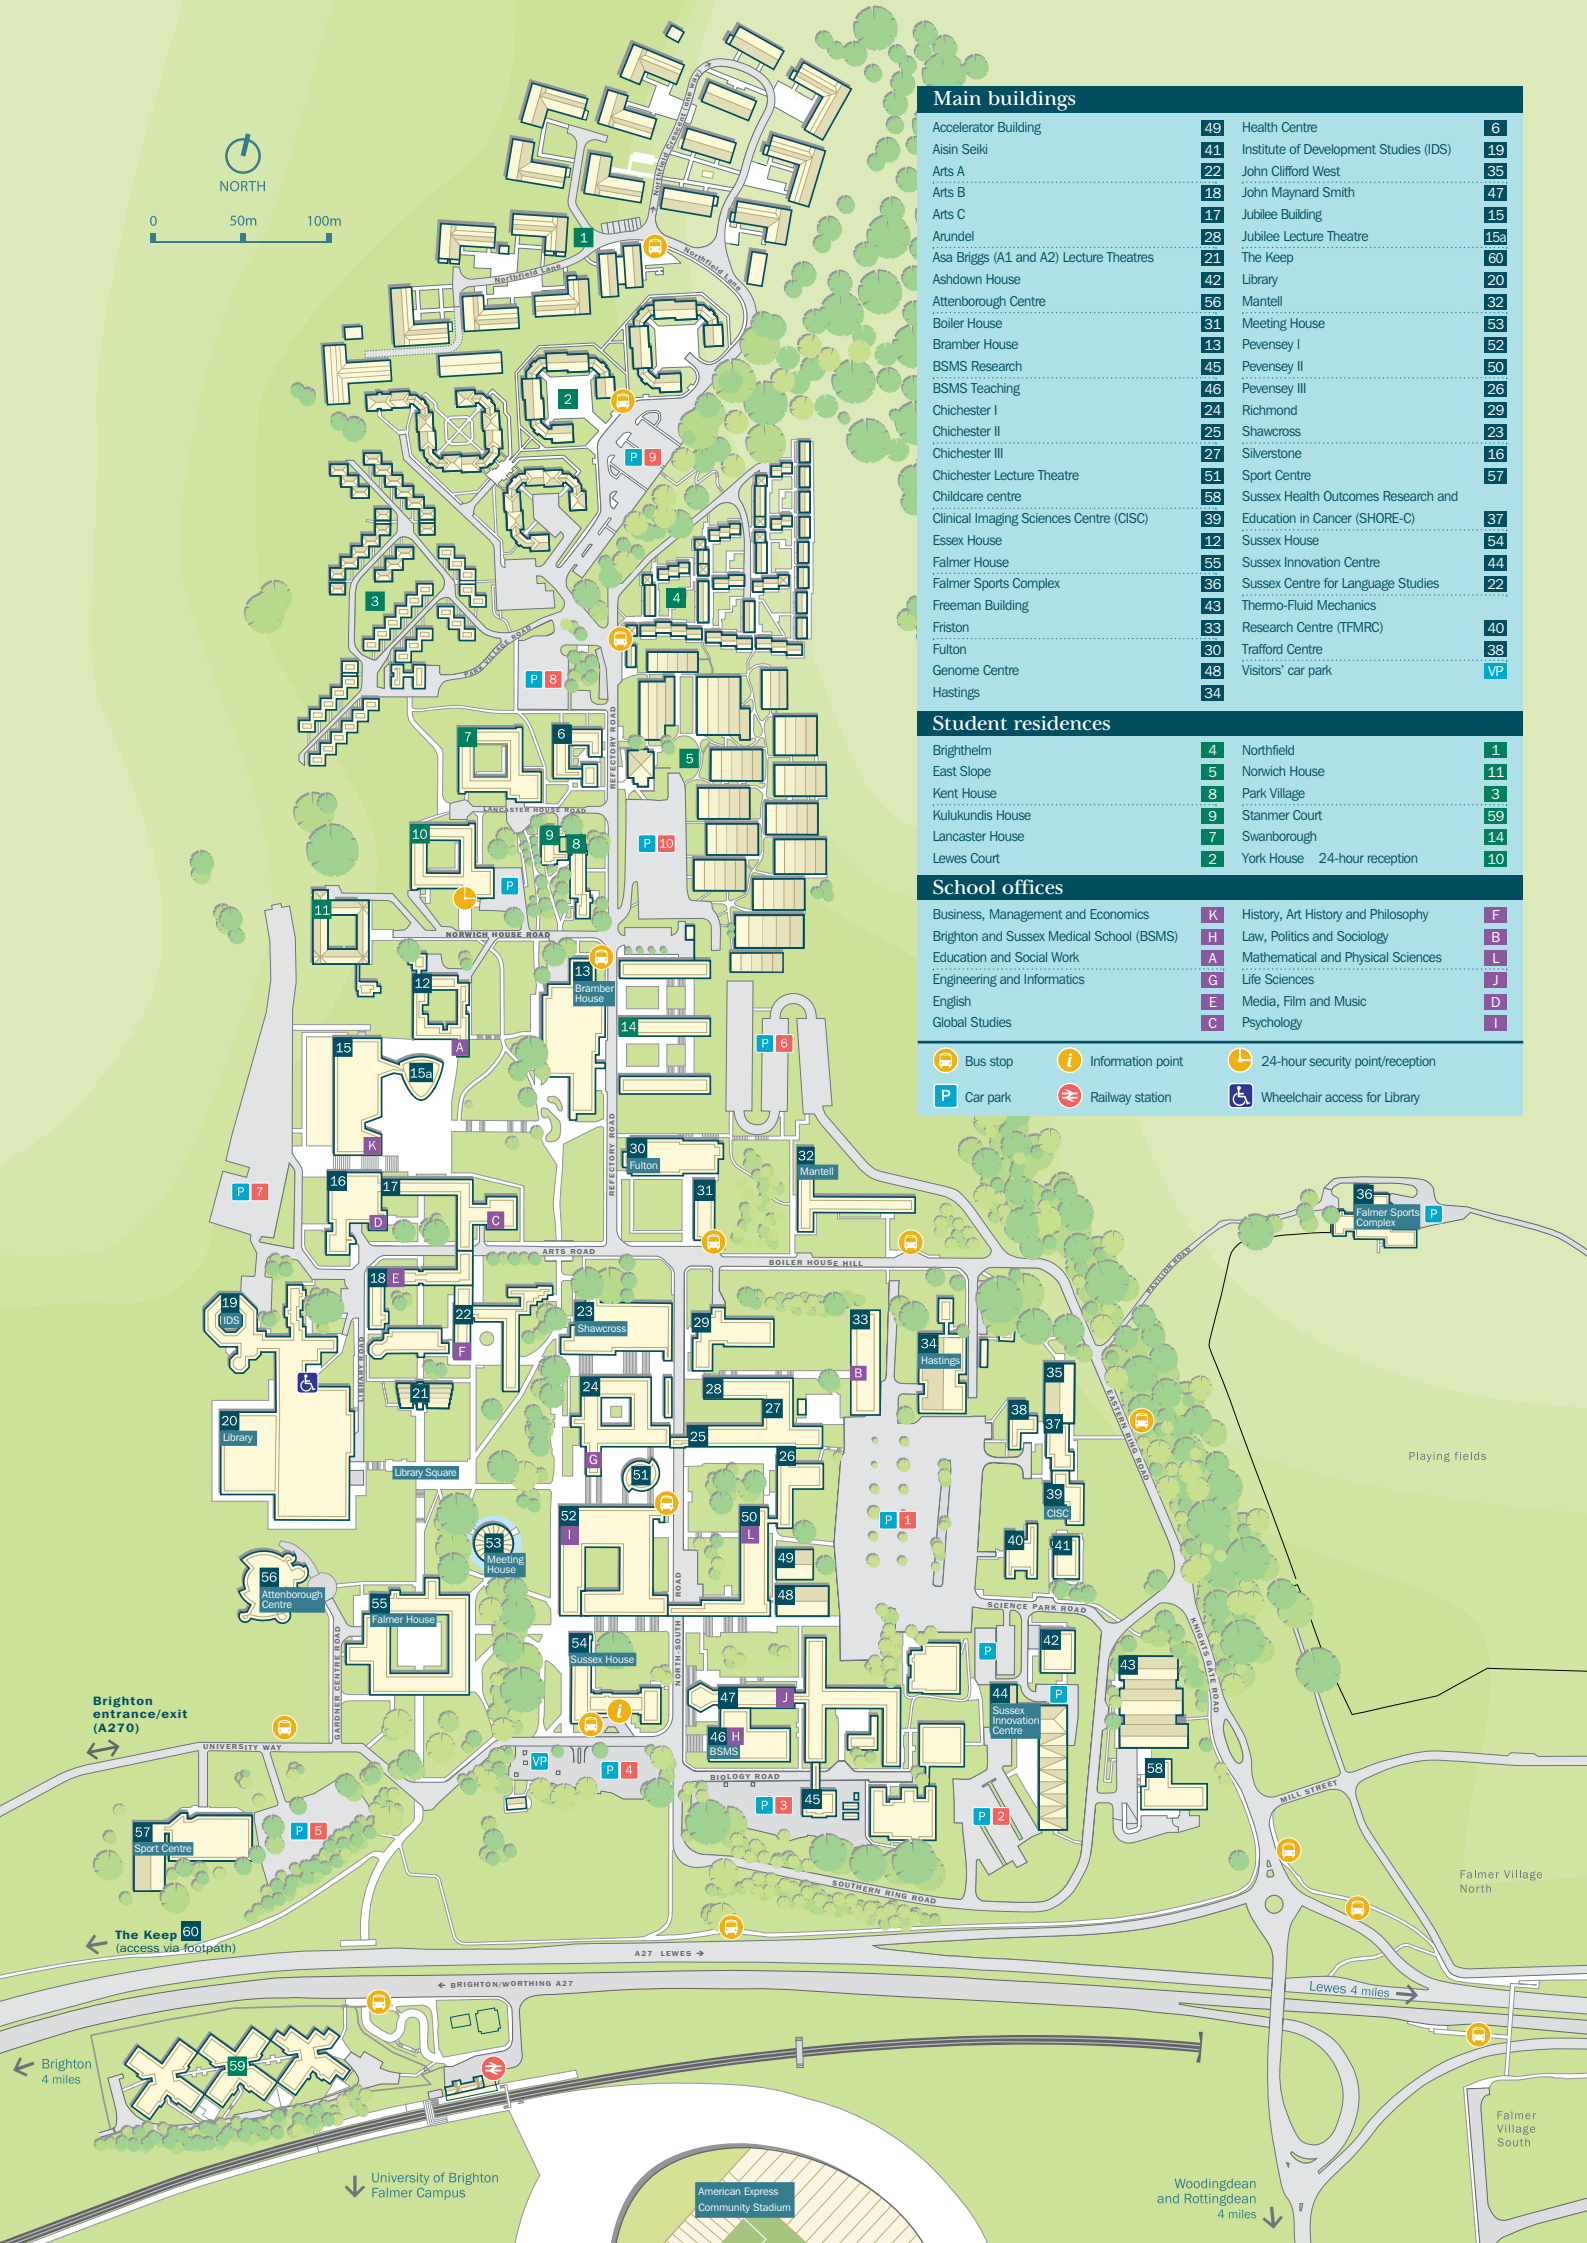

### Main buildings

Accelerator Building	49	Health Centre	6
Aisin Seiki	41	Institute of Development Studies (IDS)	19
Arts A	22	John Clifford West	35
Arts B	18	John Maynard Smith	47
Arts C	17	Jubilee Building	15
Arundel	28	Jubilee Lecture Theatre	15a
Asa Briggs (A1 and A2) Lecture Theatres	21	The Keep	60
Ashdown House	42	Library	20
Attenborough Centre	56	Mantell	32
Boiler House	31	Meeting House	53
Bramber House	13	Pevensey I	52
BSMS Research	45	Pevensey II	50
BSMS Teaching	46	Pevensey III	26
Chichester I	24	Richmond	29
Chichester II	25	Shawcross	23
Chichester III	27	Silverstone	16
Chichester Lecture Theatre	51	Sport Centre	57
Childcare centre	58	Sussex Health Outcomes Research and	
Clinical Imaging Sciences Centre (CISC)	39	Education in Cancer (SHORE-C)	37
Essex House	12	Sussex House	54
Falmer House	55	Sussex Innovation Centre	44
Falmer Sports Complex	36	Sussex Centre for Language Studies	22
Freeman Building	43	Thermo-Fluid Mechanics	
Friston	33	Research Centre (TFMRC)	40
Fulton	30	Trafford Centre	38
Genome Centre	48	Visitors' car park	VP
Hastings	34		

### Student residences

Brighthelm	4	Northfield	1
East Slope	5	Norwich House	11
Kent House	8	Park Village	3
Kulukundis House	9	Stanmer Court	59
Lancaster House	7	Swanborough	14
Lewes Court	2	York House	10
		24-hour reception	

- Bus stop
- Information point
- 24-hour security point/reception
- Car park
- Railway station
- Wheelchair access for Library

Brighton entrance/exit (A270)

The Keep 60 (access via footpath)

Brighton 4 miles

University of Brighton Falmer Campus

American Express Community Stadium

Woodingdean and Rottingdean 4 miles

Playing fields

Falmer Village North

Falmer Village South

Lewes 4 miles

BRIGHTON/WORTHING A27